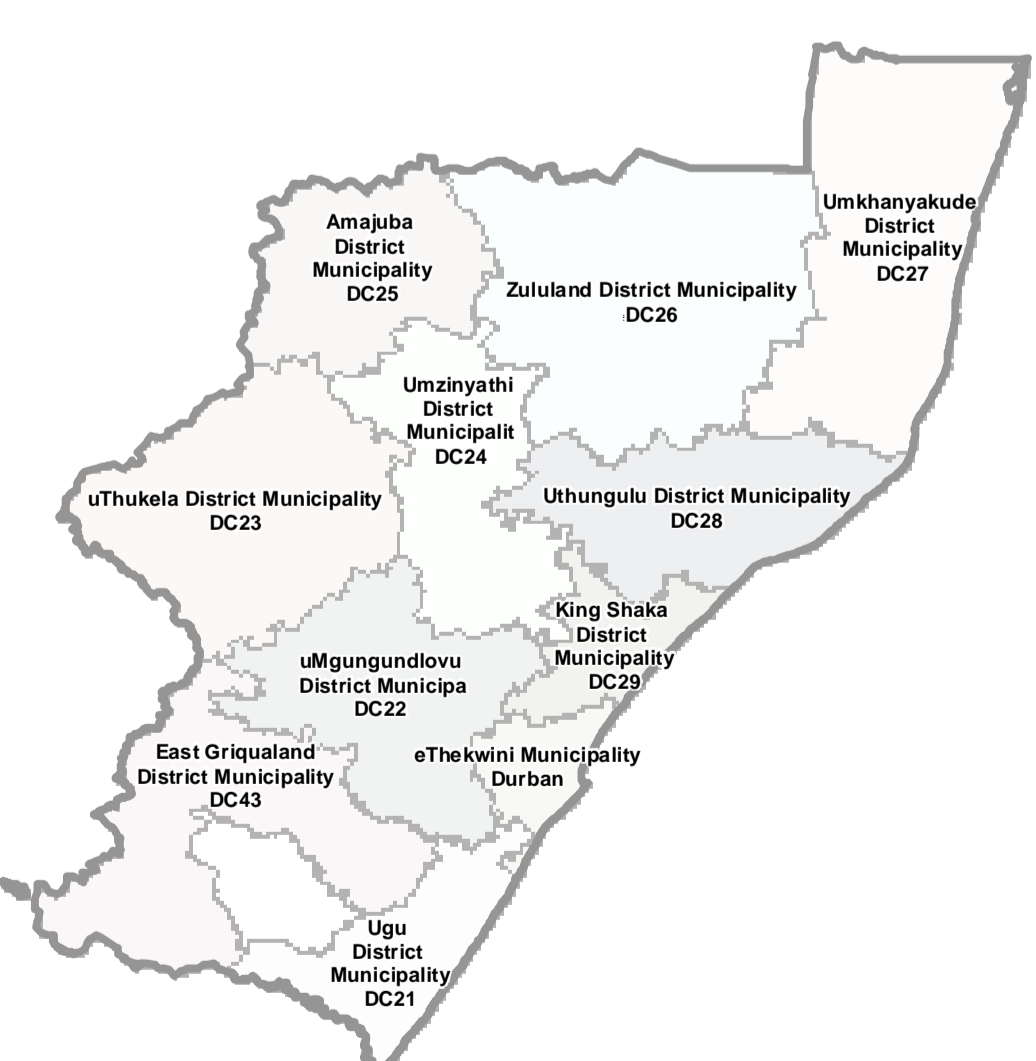

Date printed: 16/10/2003
Last updated: 16/10/2003
Reference: KZN/08.2
Version: 4

Tel: (033) 395 2269
Fax: (033) 395 3060
Website: www.devplan.kzntl.gov.za

1:75,000

*Proposed names as at 12th of September 2002

Legend

- Places of Interest
- Major Town
- Secondary Town
- Other Town/Settlement
- Major Rivers
- Provincial Roads
- National Roads
- Major Dams
- Transitional Local Councils
- District Management Areas
- Local Council Boundaries
- District Council Boundaries

Disclaimer:
The Department of Traditional and Local Government Affairs (DTLGA) is in no way responsible for the accuracy or completeness of data here presented. Therefore, in no event will DTLGA be liable for damages, including loss of profits or consequential damages arising out of the use of information.

DEPARTMENT OF TRADITIONAL AND LOCAL GOVERNMENT AFFAIRS