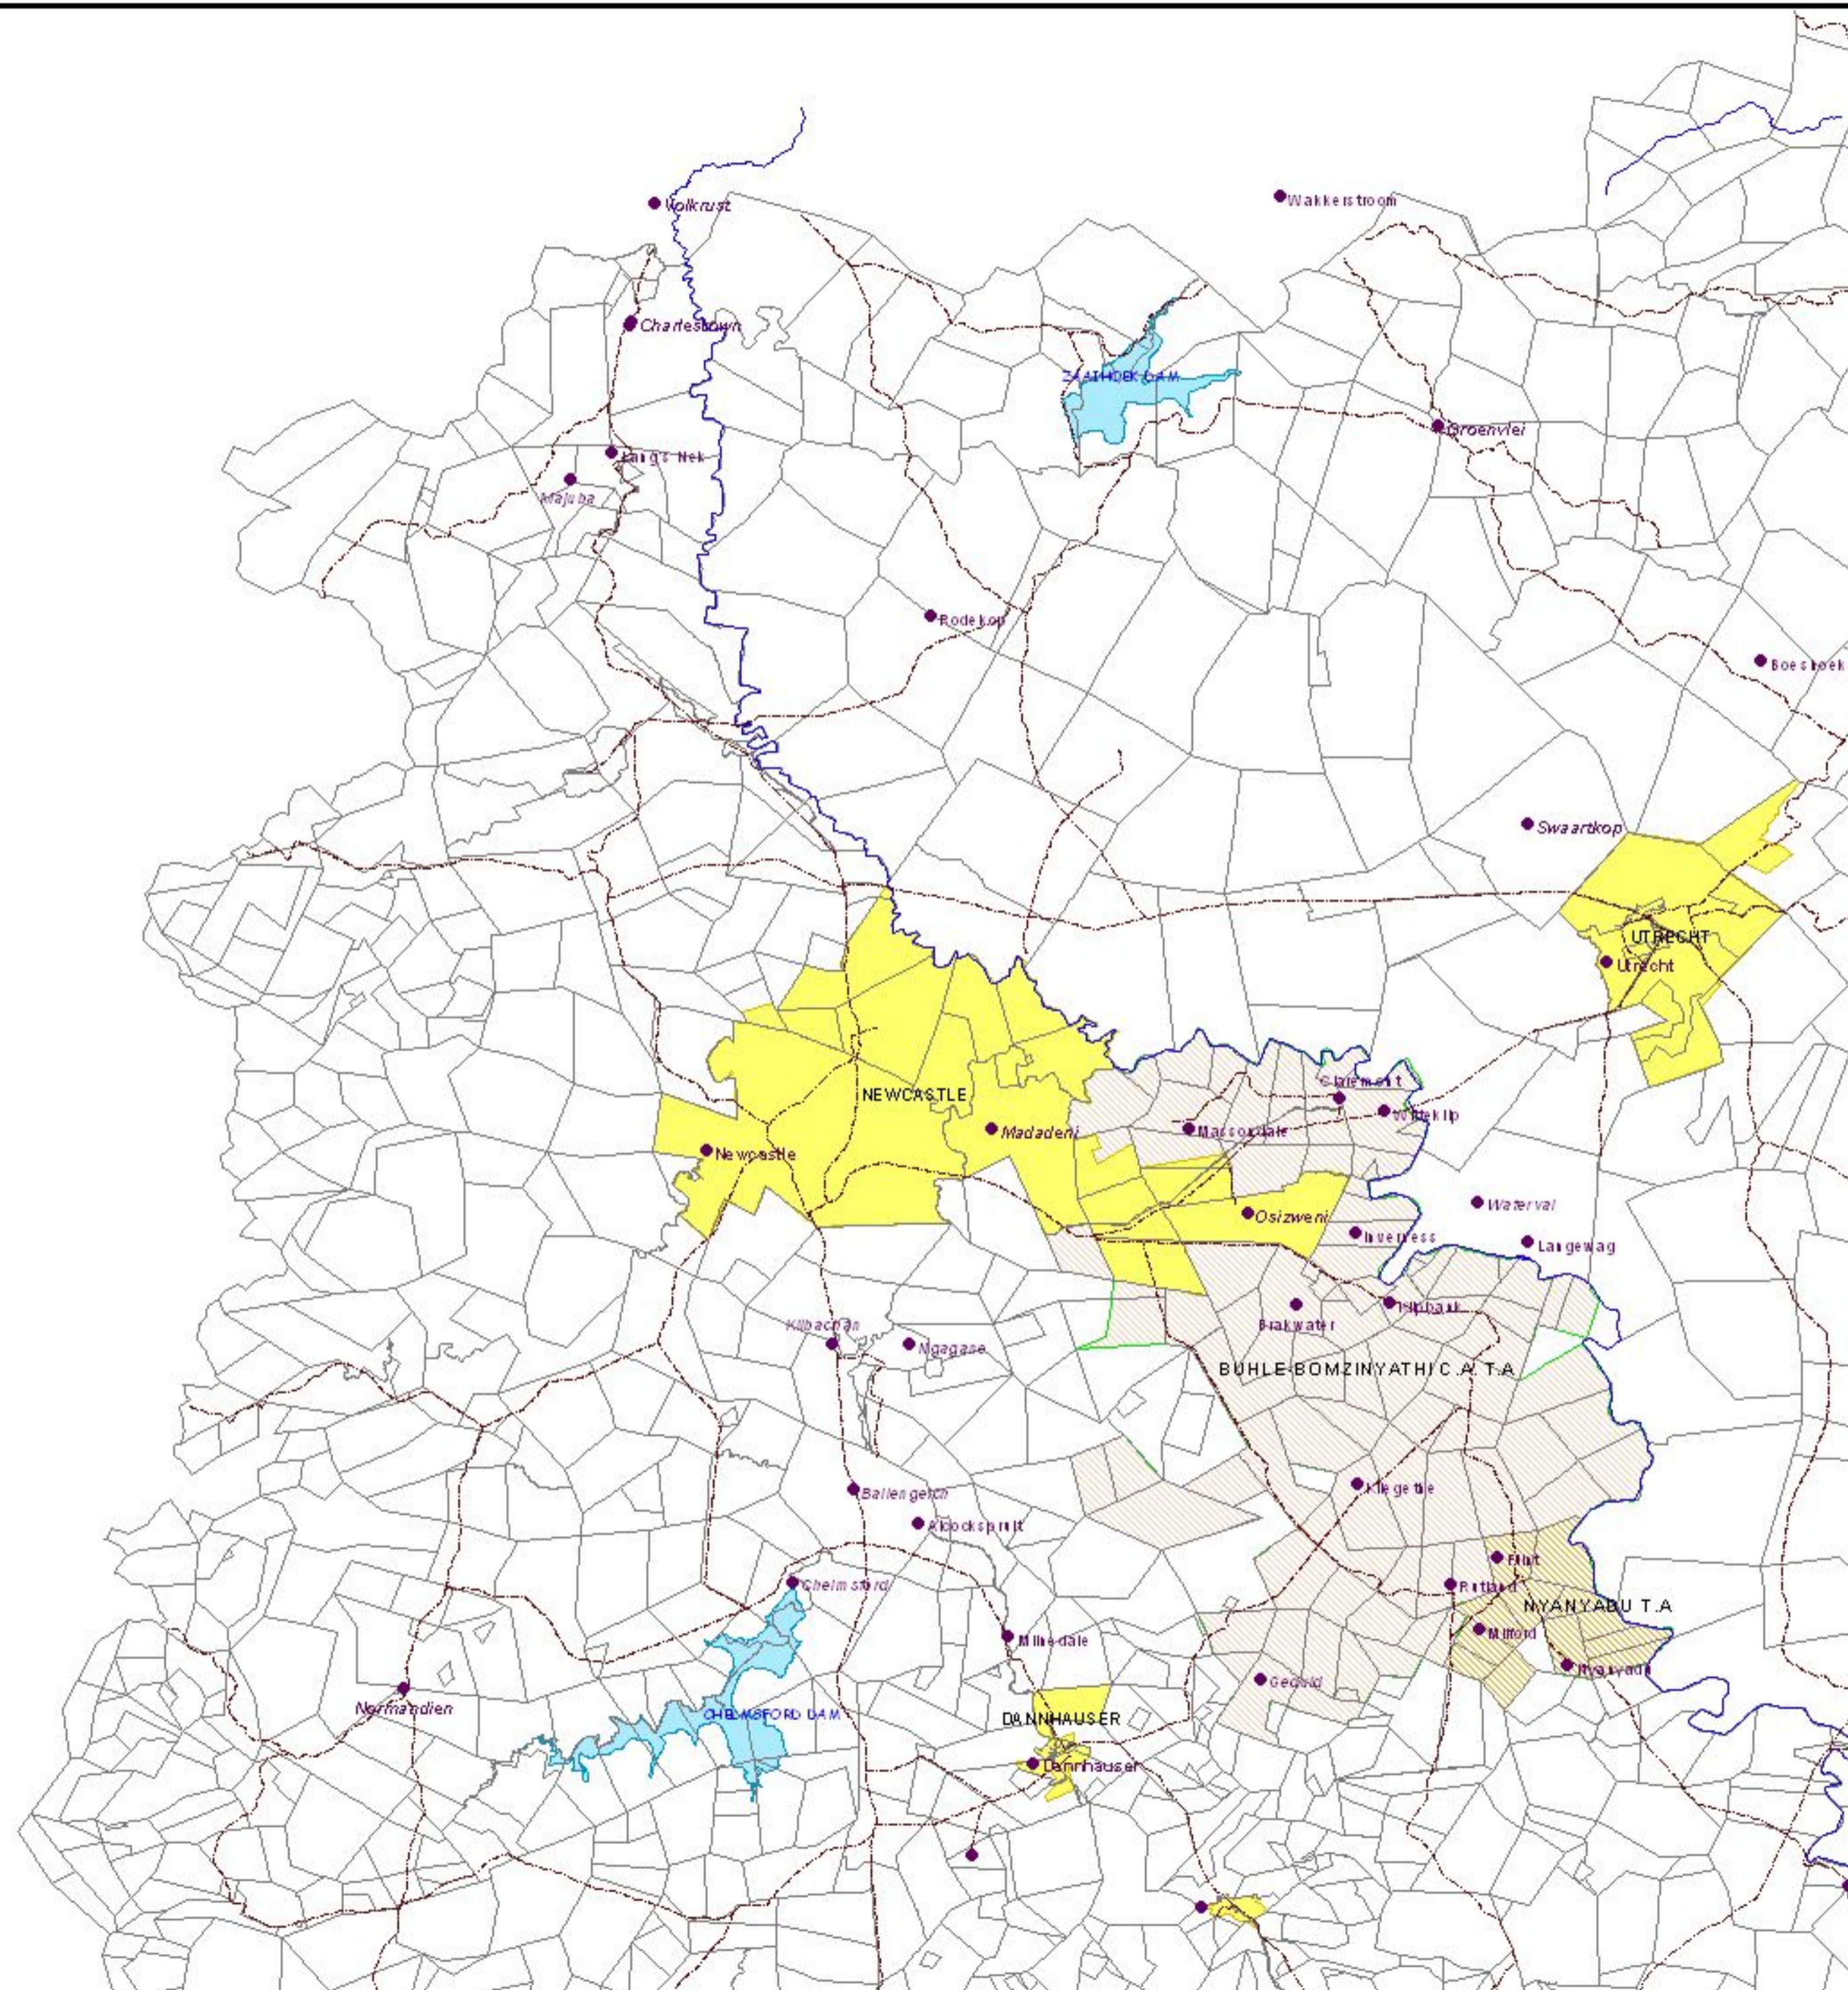

# LOCAL MUNICIPALITY

## Newcastle Municipality (KZ252)

### LEGEND

-  Place Names
-  National Roads
-  Provincial Roads
-  Main Rivers
-  Major Farm Boundary
-  Local Municipalities
-  District Management Areas
-  Major Dams
-  Nature Conservation Areas
-  Former TLC's
-  Traditional Authorities

#### External Data Sources:

- \* Roads Data: Department of Transport
- \* Demarcation Boundaries: Municipal Demarcation Board
- \* Nature Conservation Areas: KZN - NCS
- \* Major Farm Boundaries: Office of the Surveyor-General